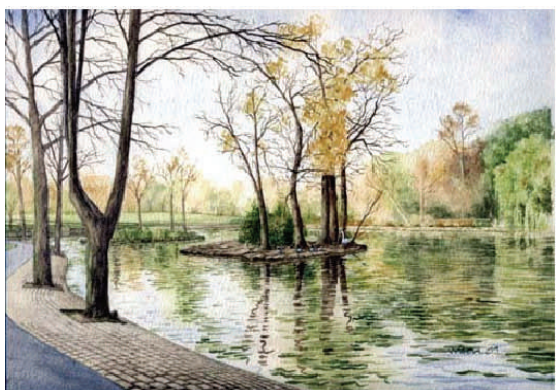

Framed mounted prints of original watercolours of Ropner Park.

Examples of the framed prints can be seen in the park Café. A donation from every picture sold will go to the Friends of Ropner Park.

Bandstand

Gatehouse

Lake

To order framed prints please call John Wilson 07713508225 or call into the café.

10 inches wide 20 Inches high. Includes All three images **£25 each**

17 inches wide 12 inches high. Any one image **£18 each**